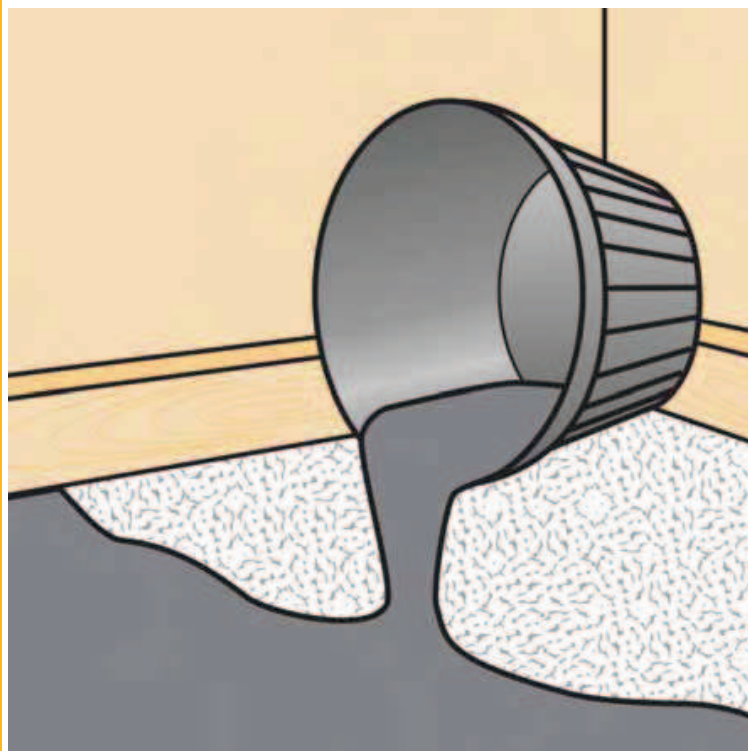

Specialist Construction Supplies for Repair, Maintenance, Building & Infrastructure

Sika Latex Self Levelling Data Sheet

Specification notes

Product: **Sika Latex Self Levelling**

Supplier:

Arcon Construction Supplies

Description

Sika® Latex Self Levelling is a ready to use latex modified cement based self leveller for floor smoothing and preparation of uneven internal floors prior to the laying of floor coverings.

Typical Uses